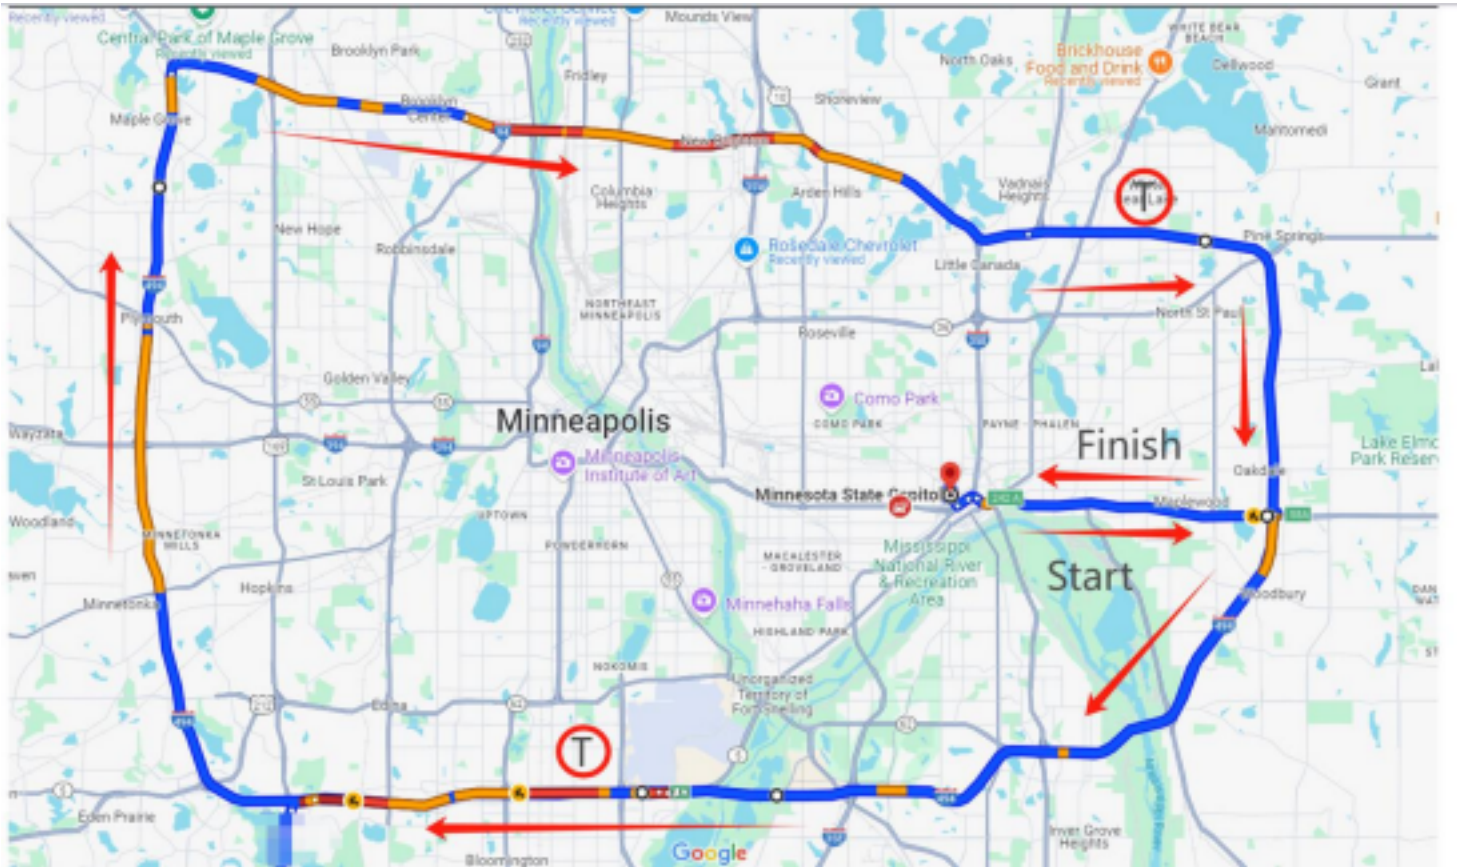

Trump Car Convoy Directions

Start at Sears Appliance Repair Center
425 Rice Street
St. Paul, MN 55103

Leaving from St Paul

On Marion Street.

On Sherburne Ave.

Quick Left and Quick Right to continue on Sherburne Ave.

On Rice Street.

On John Ireland Blvd

On Kellogg Blvd

Onto

E

Continue on

E

During the Convoy:

- On  **E** continue and then  onto  **S**
- **Do one full loop, clockwise**

- Continue on  and  Finish one Loop  on  **W** .
- Go back to where we started, Sears Parking lot

- Follow  **W** and Exit on Marion Street, Arrive at SEARS Parking Lot.
- During the convoy, We **Only Turn Right**, And we don't Turn Left.
- The Circled **T**s on the map are Trump Billboards we put up.